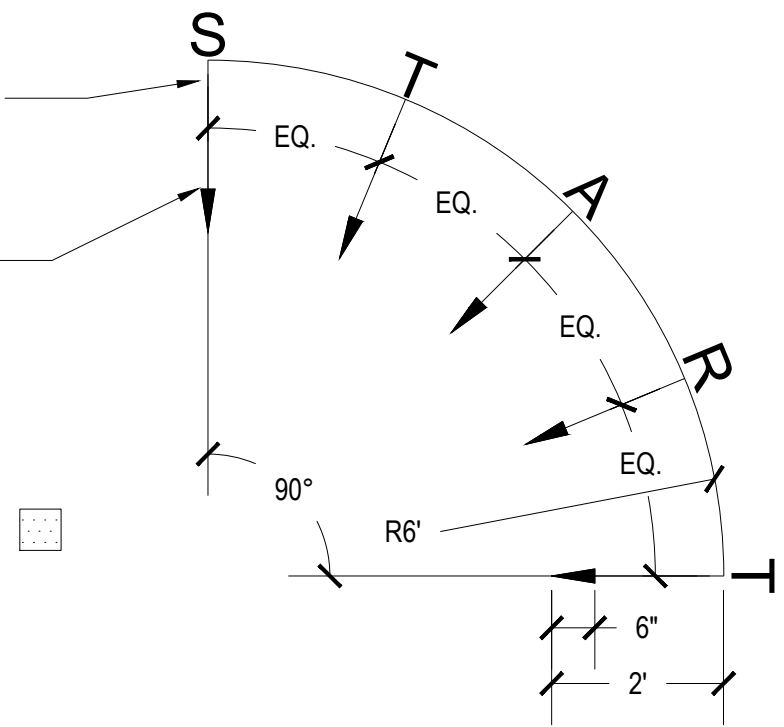

THE WORD "START" SHALL BE PAINTED AND ORIENTED AS THE LETTERS SHALL BE HELVETICA MEDIUM MATCHING THE AREA BELOW

SEE NOTE BELOW REGARDING LINES

NUMERAL BOXES SHALL BE SUDBURY SAND IN COLOR

AREA COLORS SHALL BE PACIFIC BLUE

ALL LINES SHALL BE 3" IN WIDTH AND YELLOW IN COLOR.

NOTES-

ALL NUMERALS SHALL BE ORIENTED TOWARDS THE CENTER OF THE BOARD AS SHOWN. ALL NUMERALS SHALL BE HELVETICA MEDIUM, 4" HIGH AND BLACK IN COLOR. COLORS SHALL BE "PLEXIPAVE" COLOR FINISH SYSTEM OR APPROVED EQUAL.