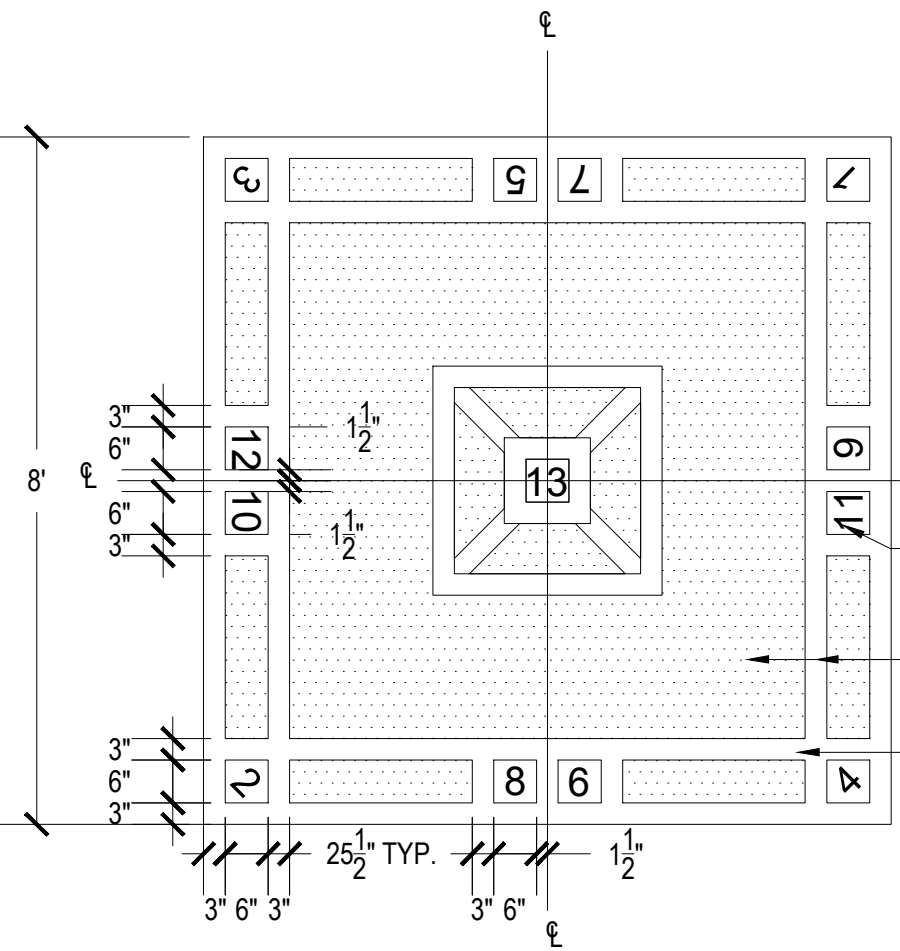

THE COLOR FINISH SYSTEM-(PlexiPave, PlexiColor, Line Paint and Clear-Glo Acrylic Sealer)- AS MANUFACTURED BY Plexipave Sports Surfacing Systems, a Division of California Products Corporation, 150 Dascomb Road, Andover, MA 01810 phone 800.225.1141 OR APPROVED EQUAL, SHALL BE APPLIED ACCORDING TO THE MANUFACTURERS' INSTRUCTIONS AND SPECIFICATIONS. ALL LINE MARKINGS SHALL BE 2" YELLOW LINES. NO LINES TO SEPERATE COLORS EXCEPT AS NOTED.

THE WORD "START" SHALL BE PAINTED AND ORIENTED AS THE LETTERS SHALL BE HELVETICA MEDIUM MATCHING THE AREA BELOW

SEE NOTE BELOW REGARDING LINES

NUMERAL BOXES SHALL BE SUDBURY SAND IN COLOR

AREA COLORS SHALL BE PACIFIC BLUE

ALL LINES SHALL BE 3" IN WIDTH AND YELLOW IN COLOR.

NOTES-

ALL NUMERALS SHALL BE ORIENTED TOWARDS THE CENTER OF THE BOARD AS SHOWN. ALL NUMERALS SHALL BE HELVETICA MEDIUM, 4" HIGH AND BLACK IN COLOR. COLORS SHALL BE "PLEXIPAVE" COLOR FINISH SYSTEM OR APPROVED EQUAL.